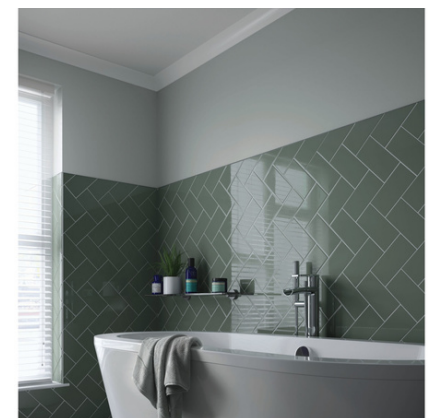

Thickness

7mm