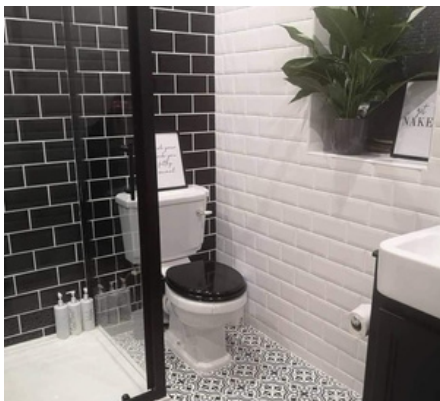

Thickness

6mm