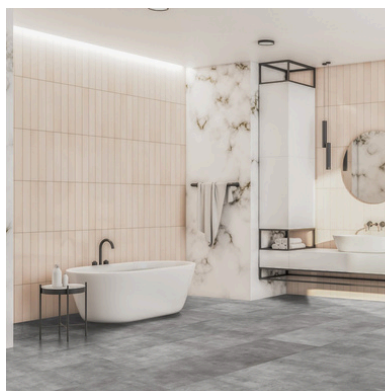

Available sizes

90x30cm