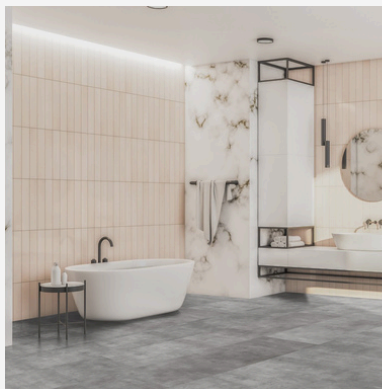

Available sizes

90x30cm