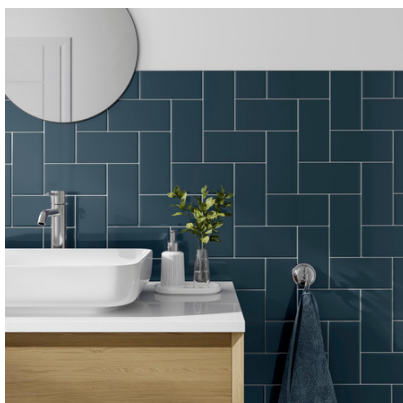

Thickness

7mm