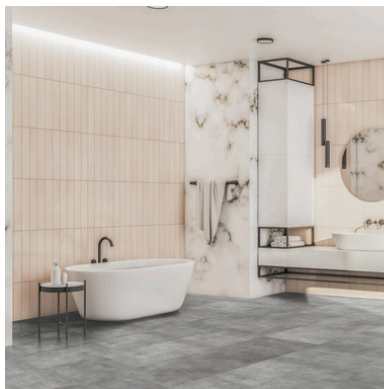

Available sizes

90x30cm